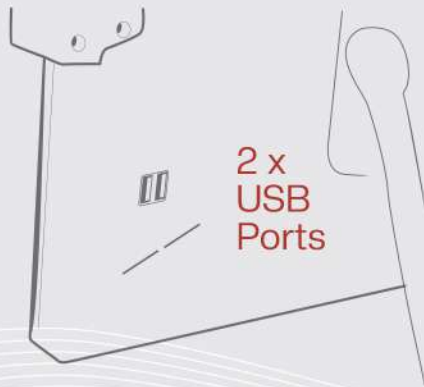

SRK POS

POS Workstation

www.srkinnovations.com

Removable
HDD Cover

2 x
USB
Ports

Slim I/O Panel

- ▶ Ultra Slim Bezel
- ▶ Aluminum Stand
- ▶ 15inch LED Back-lit Display
- ▶ Variety of configurations: J4125, I3-5005, I5-5200U
- ▶ True-Flat Front Bezel
- ▶ Projected Capacitive Touchscreen
- ▶ LCD / VFD customer display
- ▶ 10.1inch Second Display
- ▶ Removable SSD/ HDD
- ▶ Aluminum Stand with Cable Management Back Cover