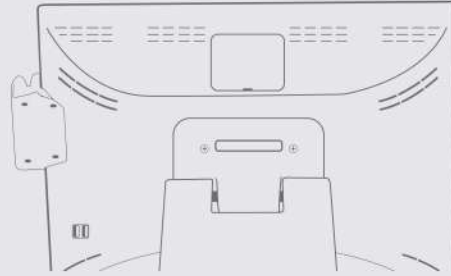

SRK POS

POS Workstation

www.srkinnovations.com

Removable
HDD Cover

2 x
USB
Ports

Slim I/O Panel

- ▶ Ultra Slim Bezel
- ▶ Aluminum Stand
- ▶ 15inch LED Back-lit Display
- ▶ Variety of configurations: J4125, I3-5005, I5-5200U
- ▶ True-Flat Front Bezel
- ▶ Projected Capacitive Touchscreen
- ▶ LCD / VFD customer display
- ▶ 10.1inch Second Display
- ▶ Removable SSD/ HDD
- ▶ Aluminum Stand with Cable Management Back Cover